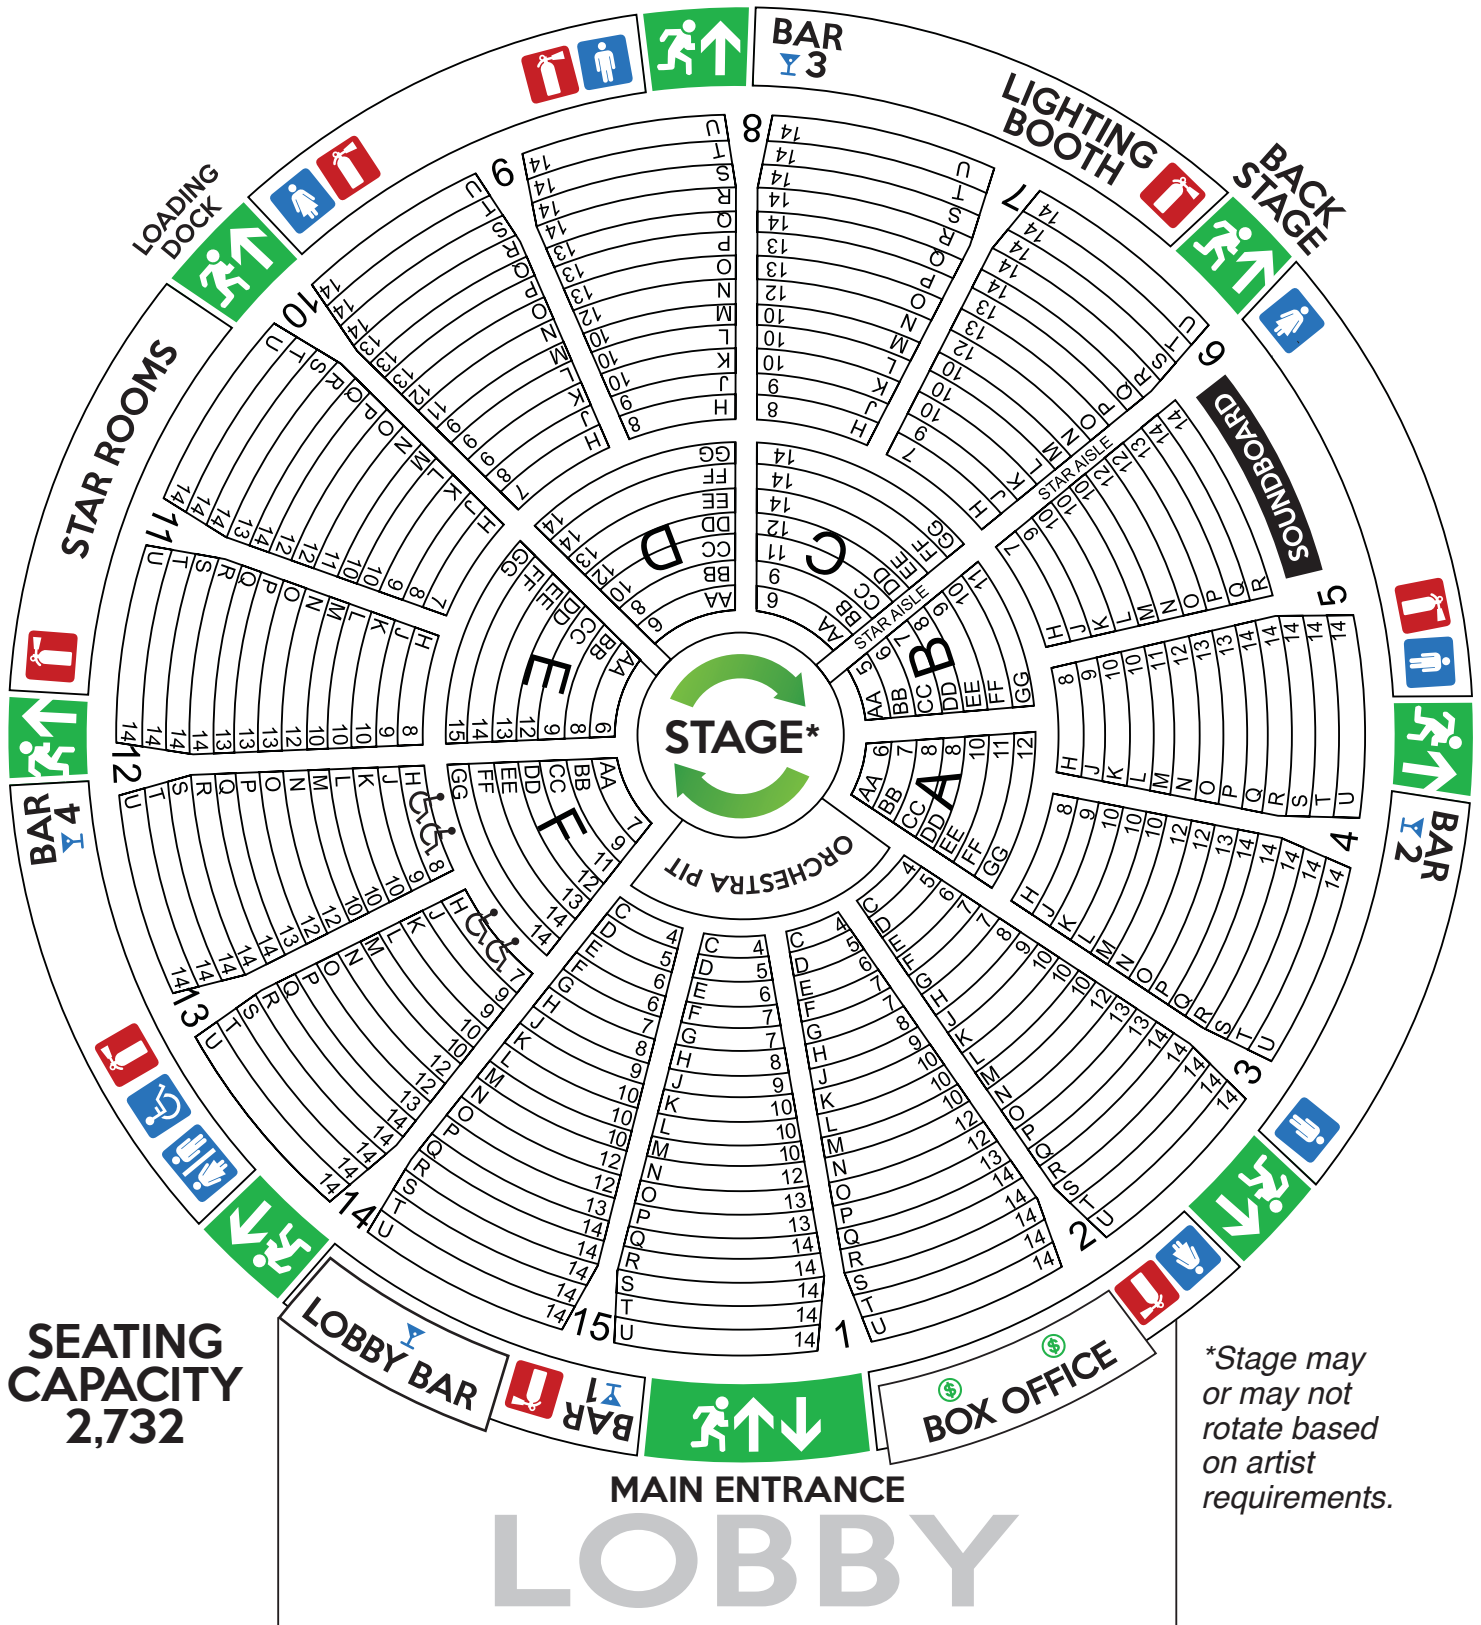

# arena theatre

## SEATING CHART - FULL

## SEATING CHART - 270°

SEATING  
CAPACITY  
2,014

## SEATING CHART - HALF ARENA