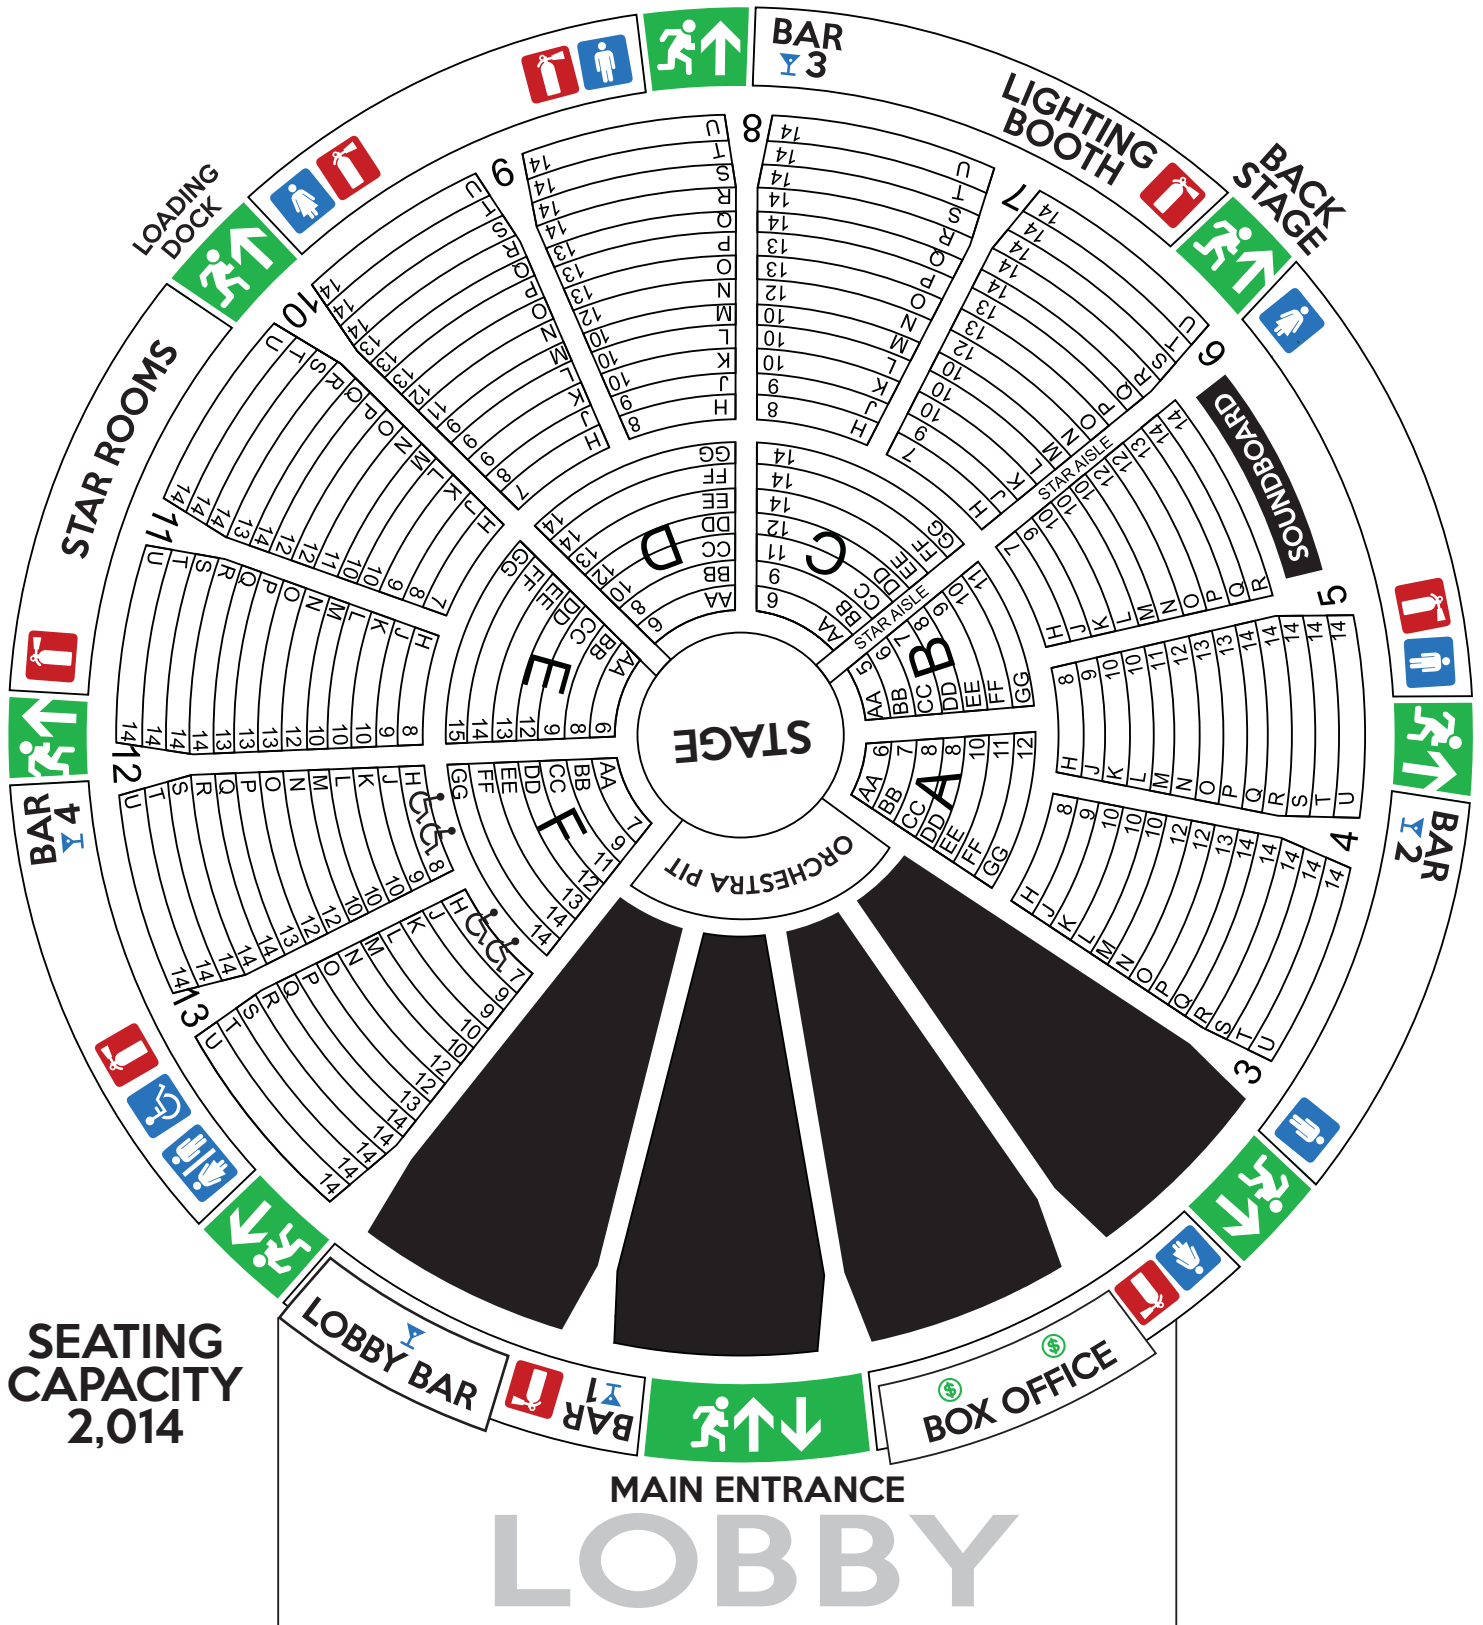

# arena theatre

## SEATING CHART - FULL

## SEATING CHART - 270°

SEATING  
CAPACITY  
2,014

## SEATING CHART - HALF ARENA