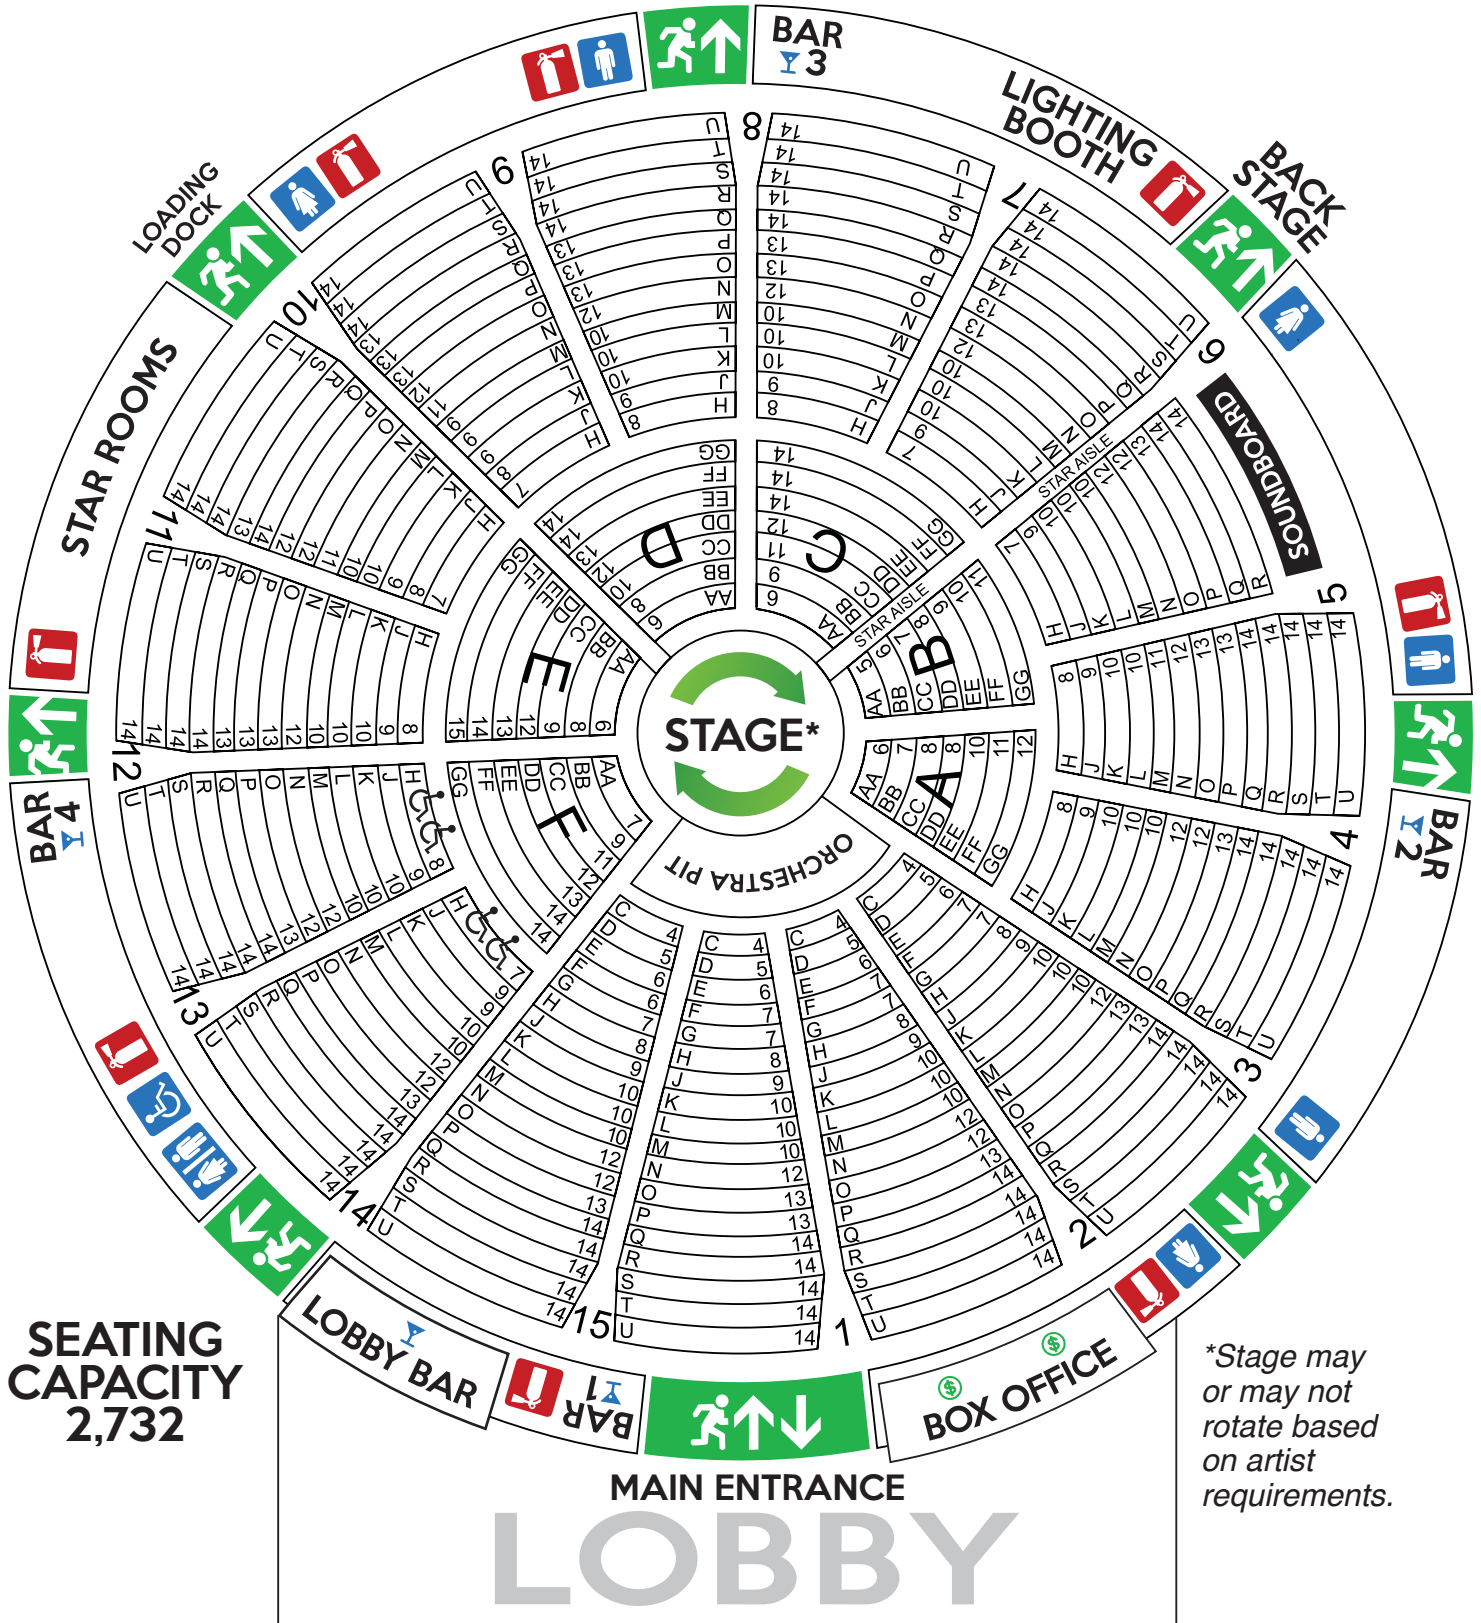

# arena theatre

## SEATING CHART - FULL

\*Stage may or may not rotate based on artist requirements.